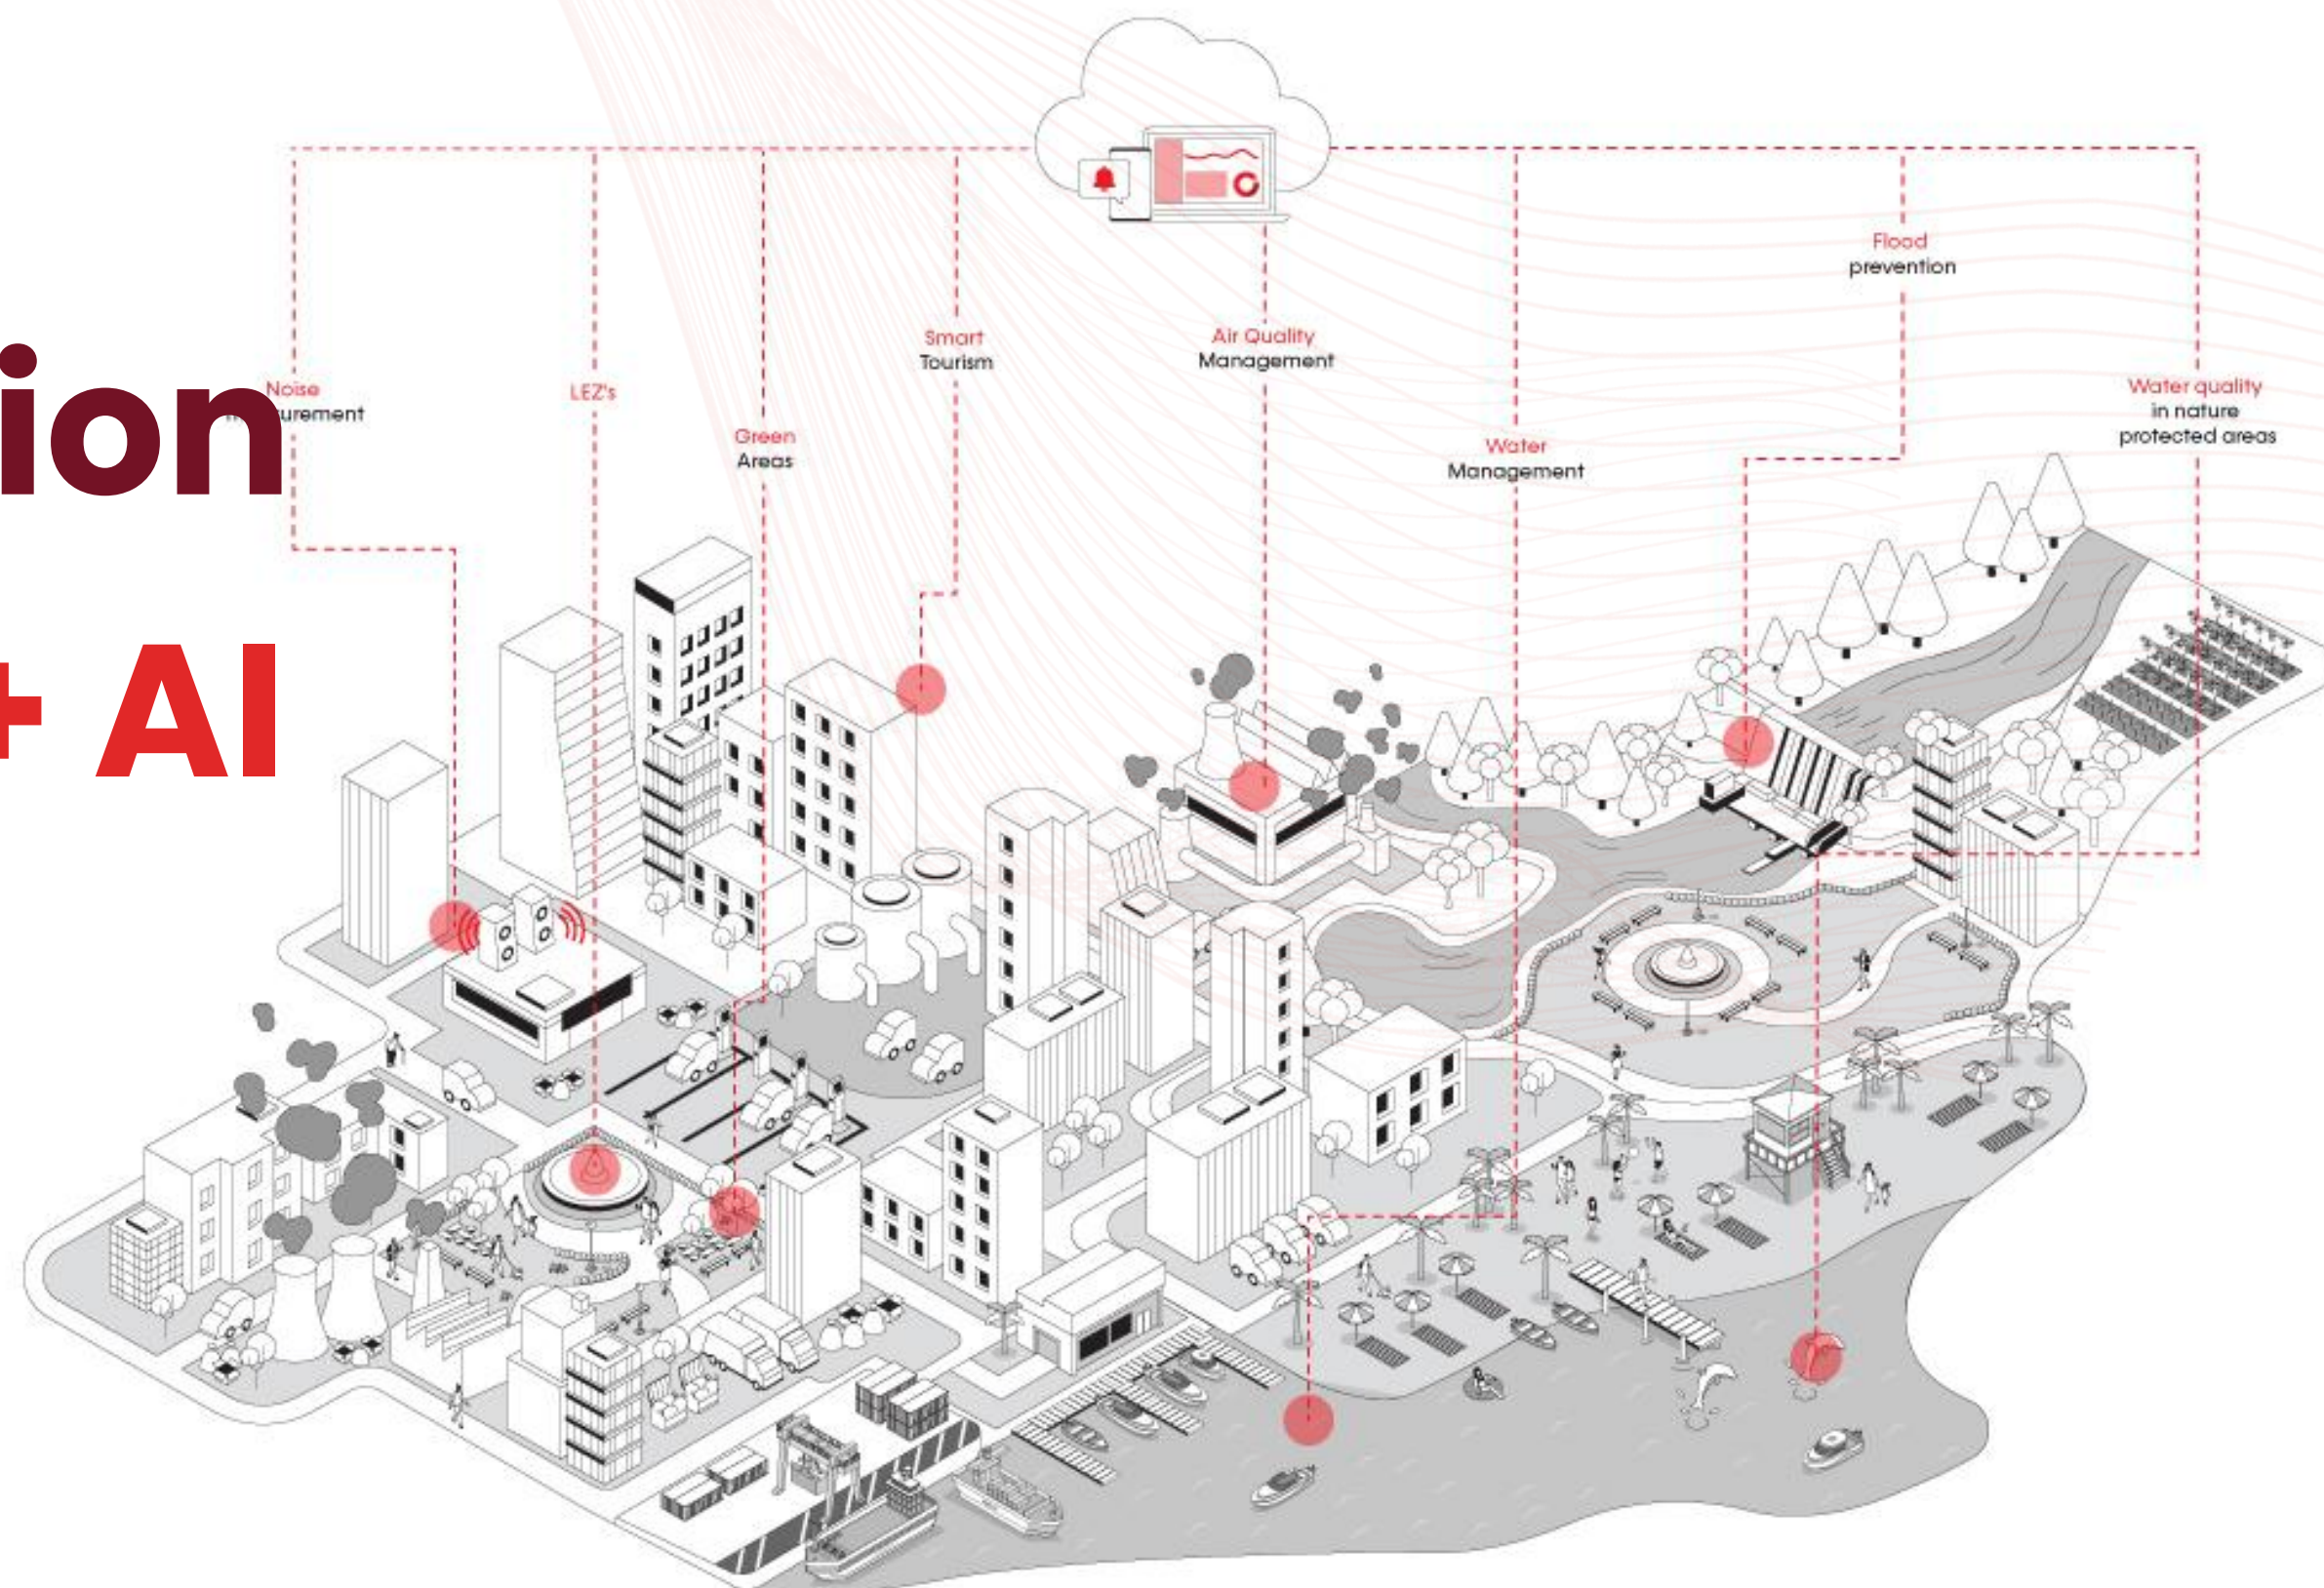

621 15 43 28

Functional Expert and
Business Advisor

Behind the change. Beyond the challenge.

Who we are

Libelium is a **technology consulting firm** with **proprietary product**, specialized in environmental and sustainability challenges.

Data in action

IoT + Data + AI

We integrate **IoT, Data and Digital Twins** to turn real-world data into operational, environmental and economic impact.

Why us

- Deep Tech Specialists**
IoT, data integration and digital twin expertise with strong engineering foundations and sector-specific knowledge.
- Fully Integrated Solutions**
Hardware, data and intelligence in one interoperable ecosystem – scalable and ready for real-world deployment.
- Flexible & Modular Approach**
Open integration, adaptable architectures and technology that evolves with your needs.
- Trusted Worldwide**
20 years of track record, international certifications and global success stories across critical sectors.

Our evolution

From IoT pioneers connecting sensors to the cloud to orchestrators of data-driven decisions.

Behind the change. Beyond the challenge.

libelium.com

2006

In 2006, Libelium was founded in Zaragoza as a pioneering IoT technology company.