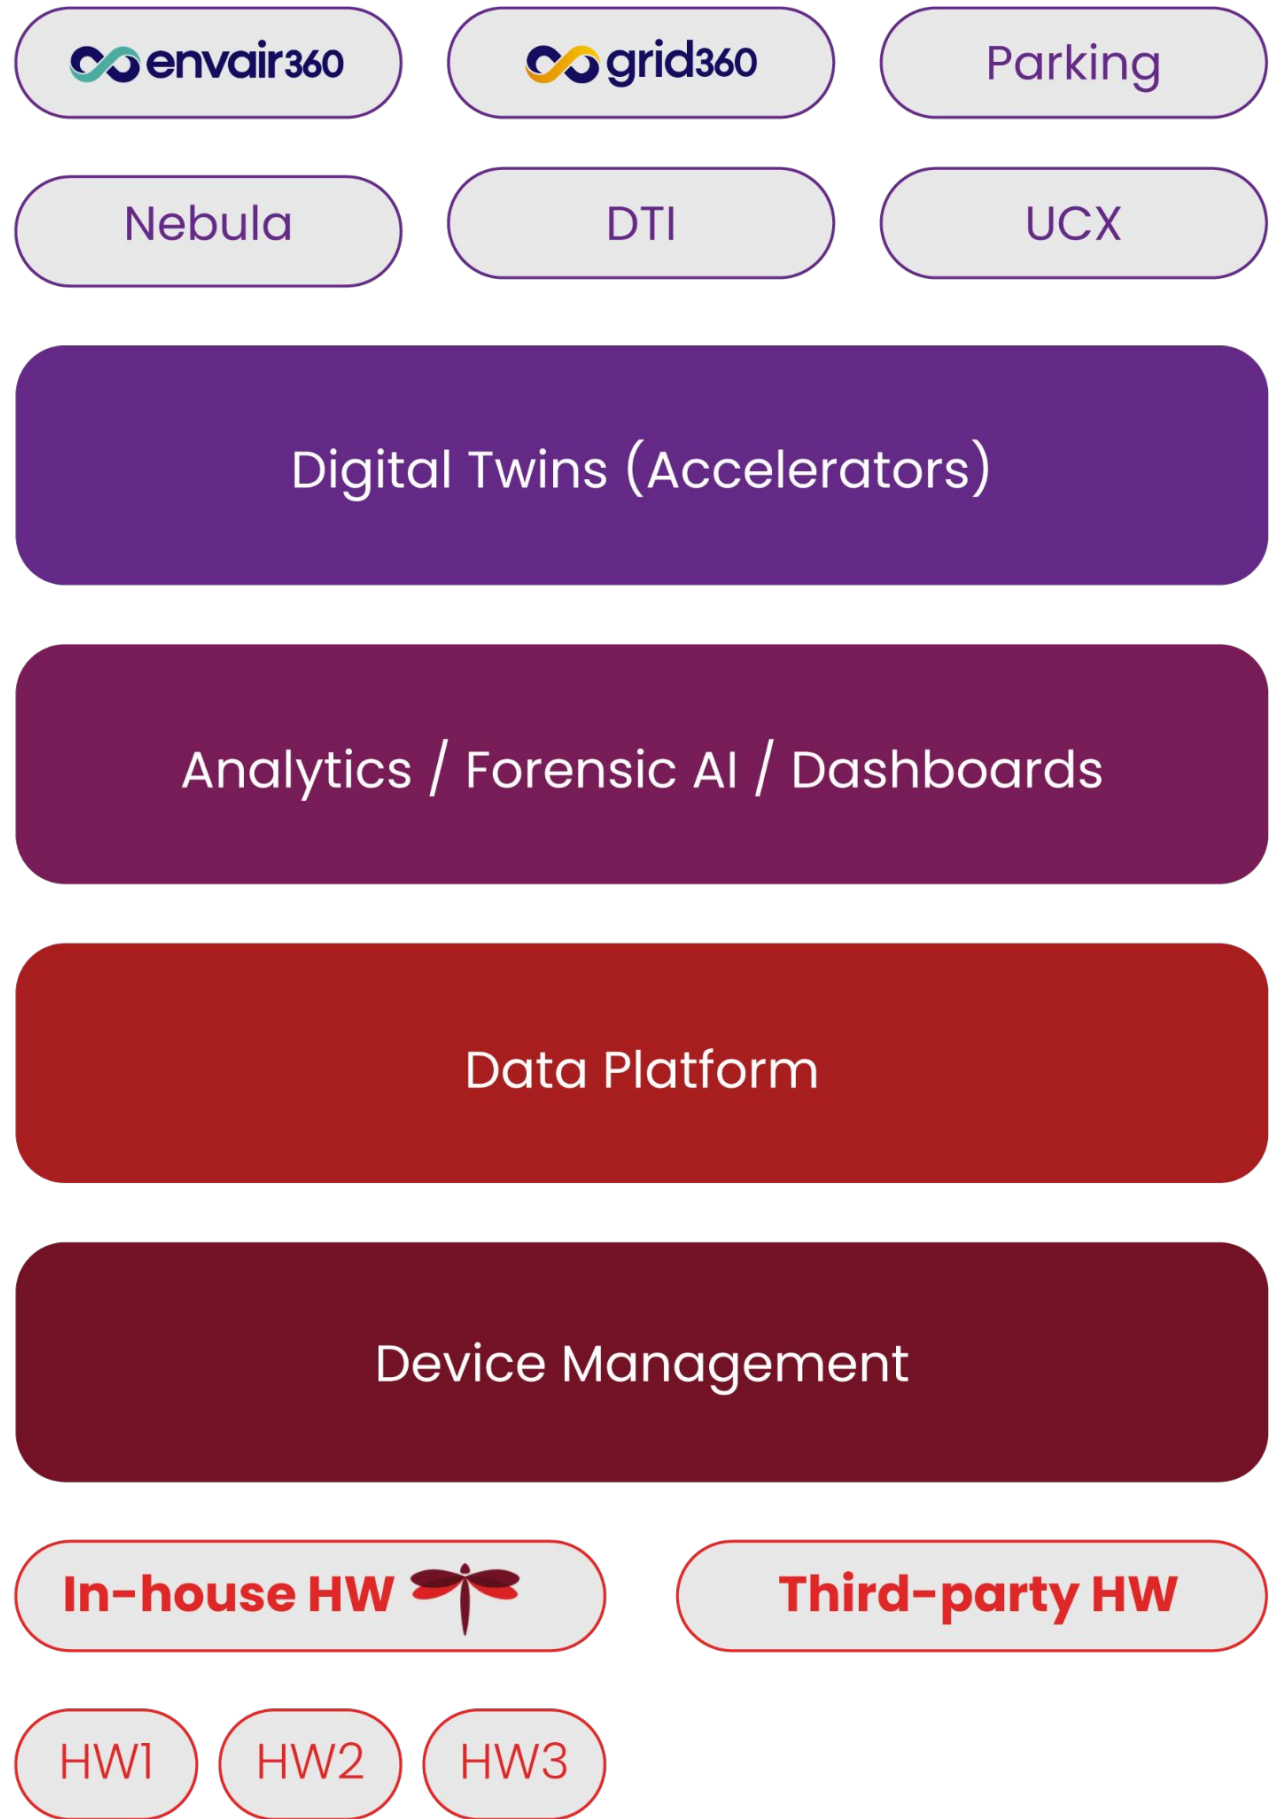

International awards in Smart Cities, IoT and sustainability
Participation in strategic European and global initiatives
Reference partner for innovation programmes and public projects

Technology consulting firm with proprietary product

We know how to **operate end-to-end** or **modular**. Our value is built on a modular, layered architecture that allows clients to start small and scale.

libelium.com

iris360 – Datacracy made easy

**iris360 is Libelium's proprietary
data & decision platform**