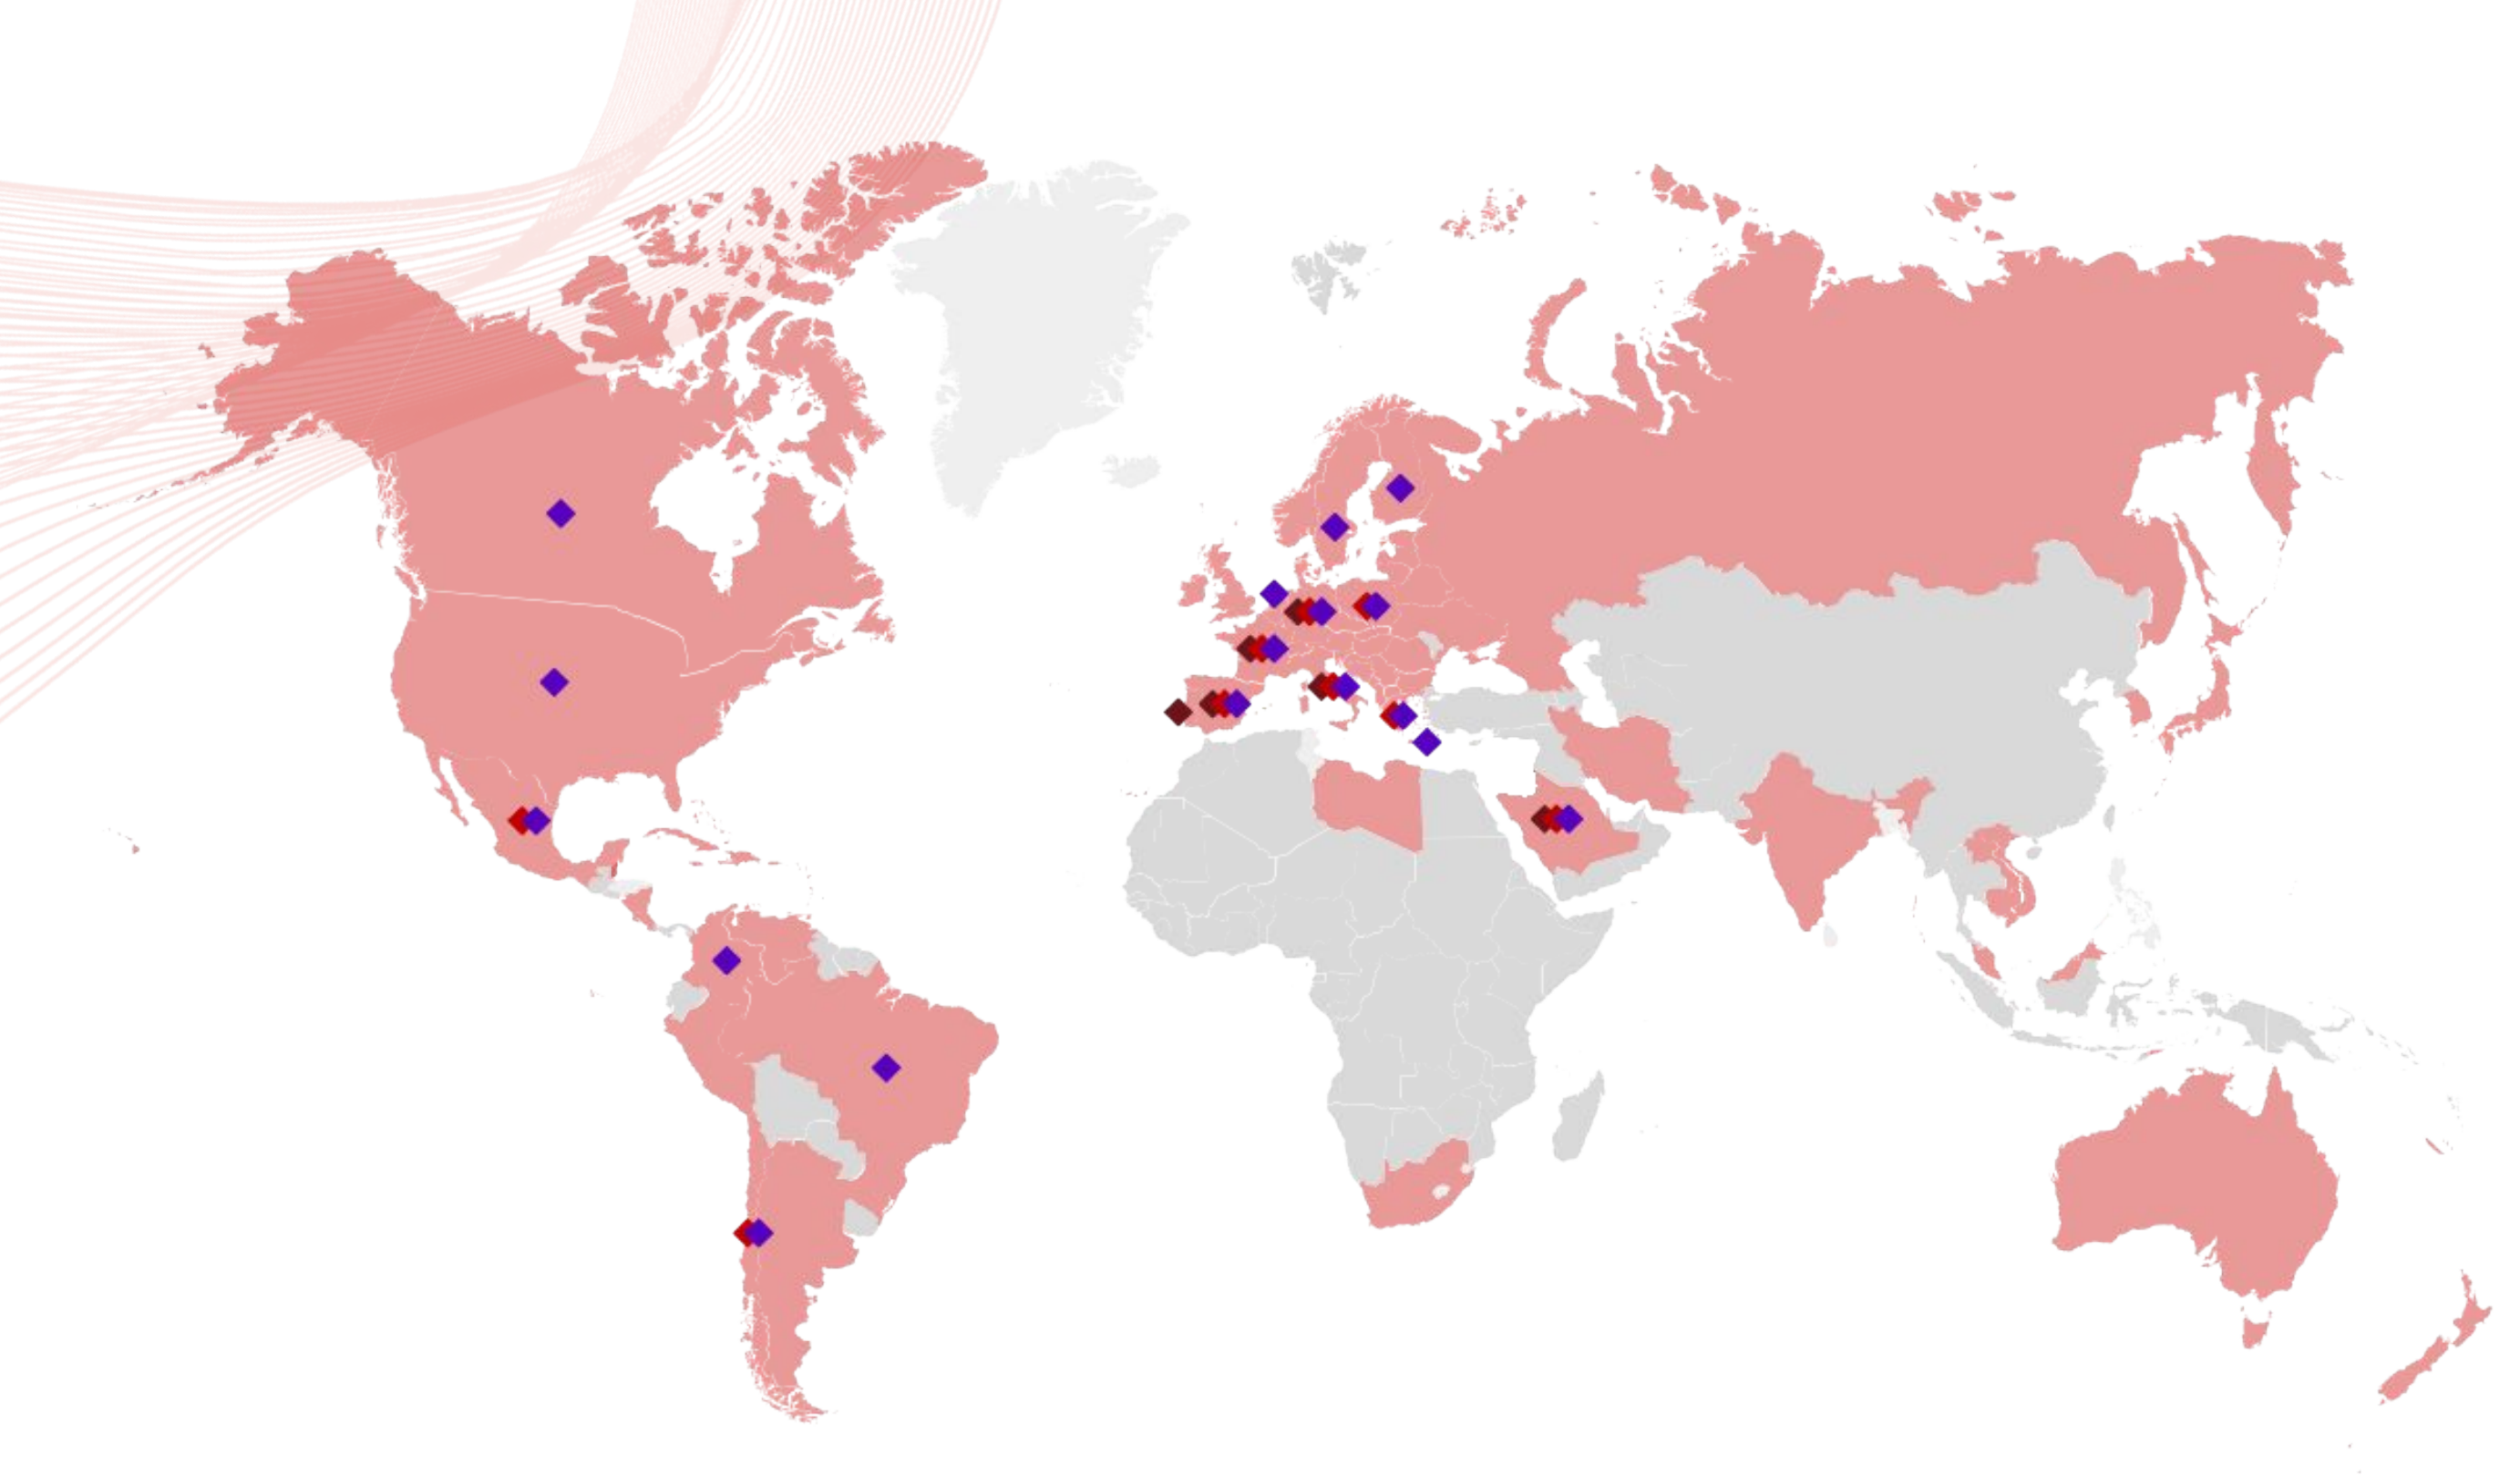

Impact & KPIs

20 Years building the Future. Together.

+20 Years **+150** Countries

Backlog |

Team growth |

Critical sectors

- 20+ years building smart and sustainable solutions
- Presence in 150+ countries
- Trusted by cities, industries and institutions worldwide
- Long-term commitment to R&D and product evolution