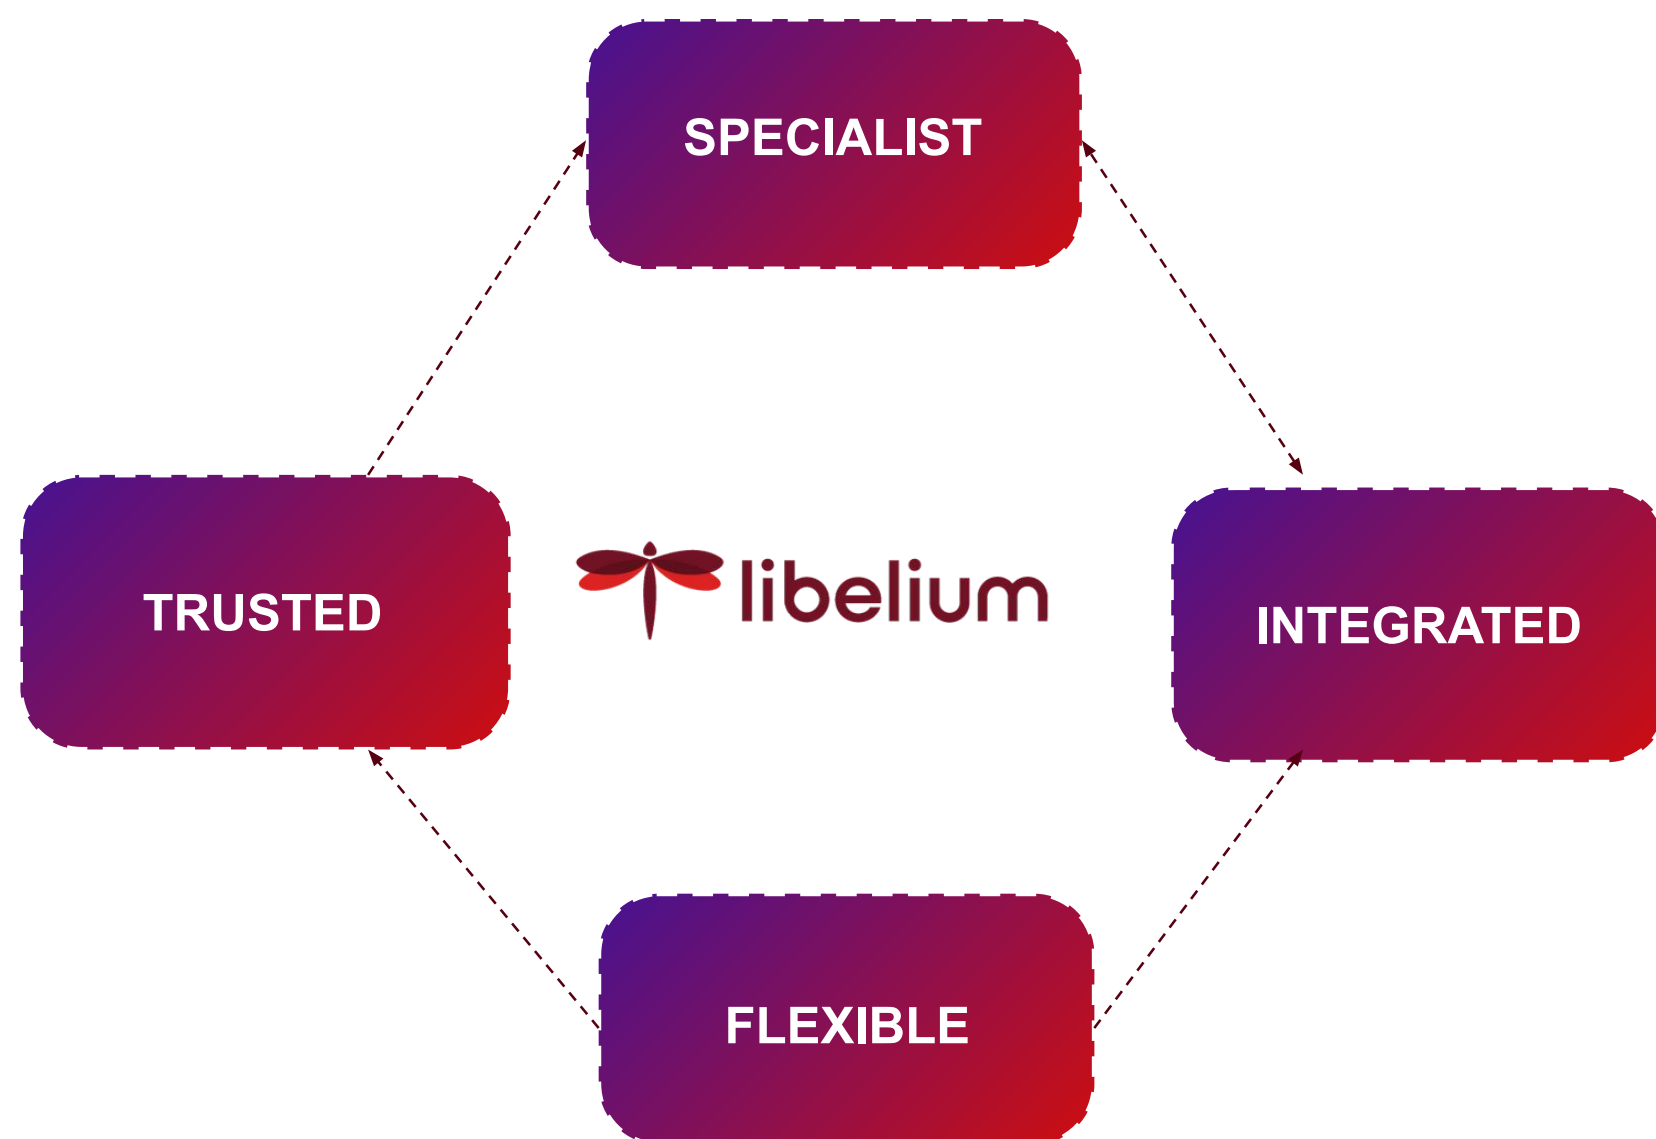

621 15 43 28

Functional Expert and
Business Advisor

Behind the change. Beyond the challenge.

Who we are

Libelium is a **technology consulting firm** with **proprietary product**, specialized in environmental and sustainability challenges.

Data in action

IoT + Data + AI

We integrate **IoT, Data and Digital Twins** to turn real-world data into operational, environmental and economic impact.

Why us

- Deep Tech Specialists**
IoT, data integration and digital twin expertise with strong engineering foundations and sector-specific knowledge.
- Fully Integrated Solutions**
Hardware, data and intelligence in one interoperable ecosystem – scalable and ready for real-world deployment.
- Flexible & Modular Approach**
Open integration, adaptable architectures and technology that evolves with your needs.
- Trusted Worldwide**
20 years of track record, international certifications and global success stories across critical sectors.

Our evolution

From IoT pioneers connecting sensors to the cloud to orchestrators of data-driven decisions.

Behind the change. Beyond the challenge.

libelium.com

2006

In 2006, Libelium was founded in Zaragoza as a pioneering IoT technology company.