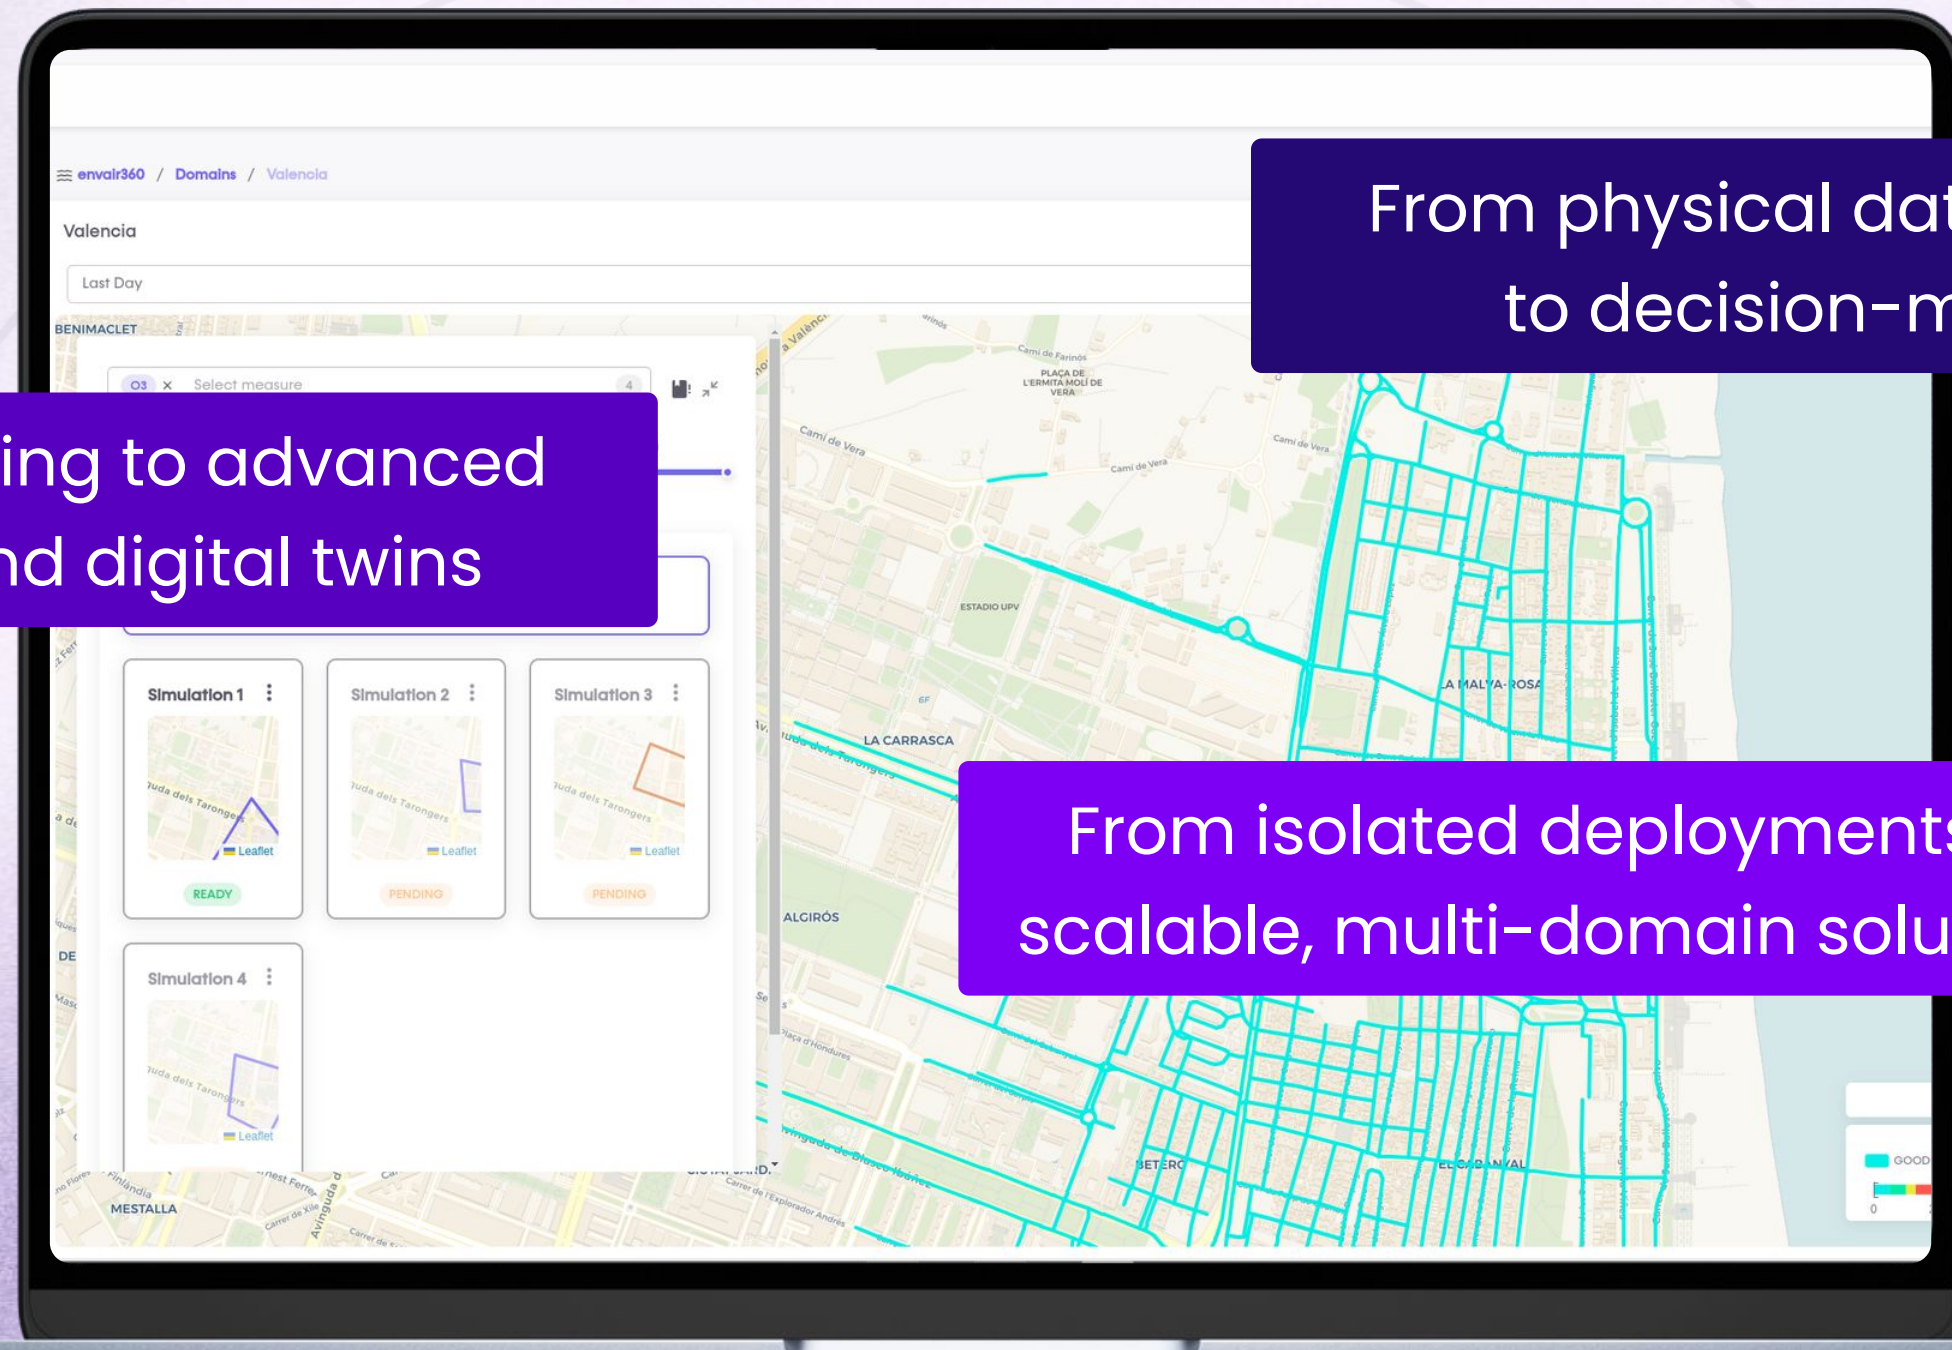

What is iris360

A single platform to manage the full data lifecycle

From physical data capture to decision-making

From monitoring to advanced analytics and digital twins

From isolated deployments to scalable, multi-domain solutions