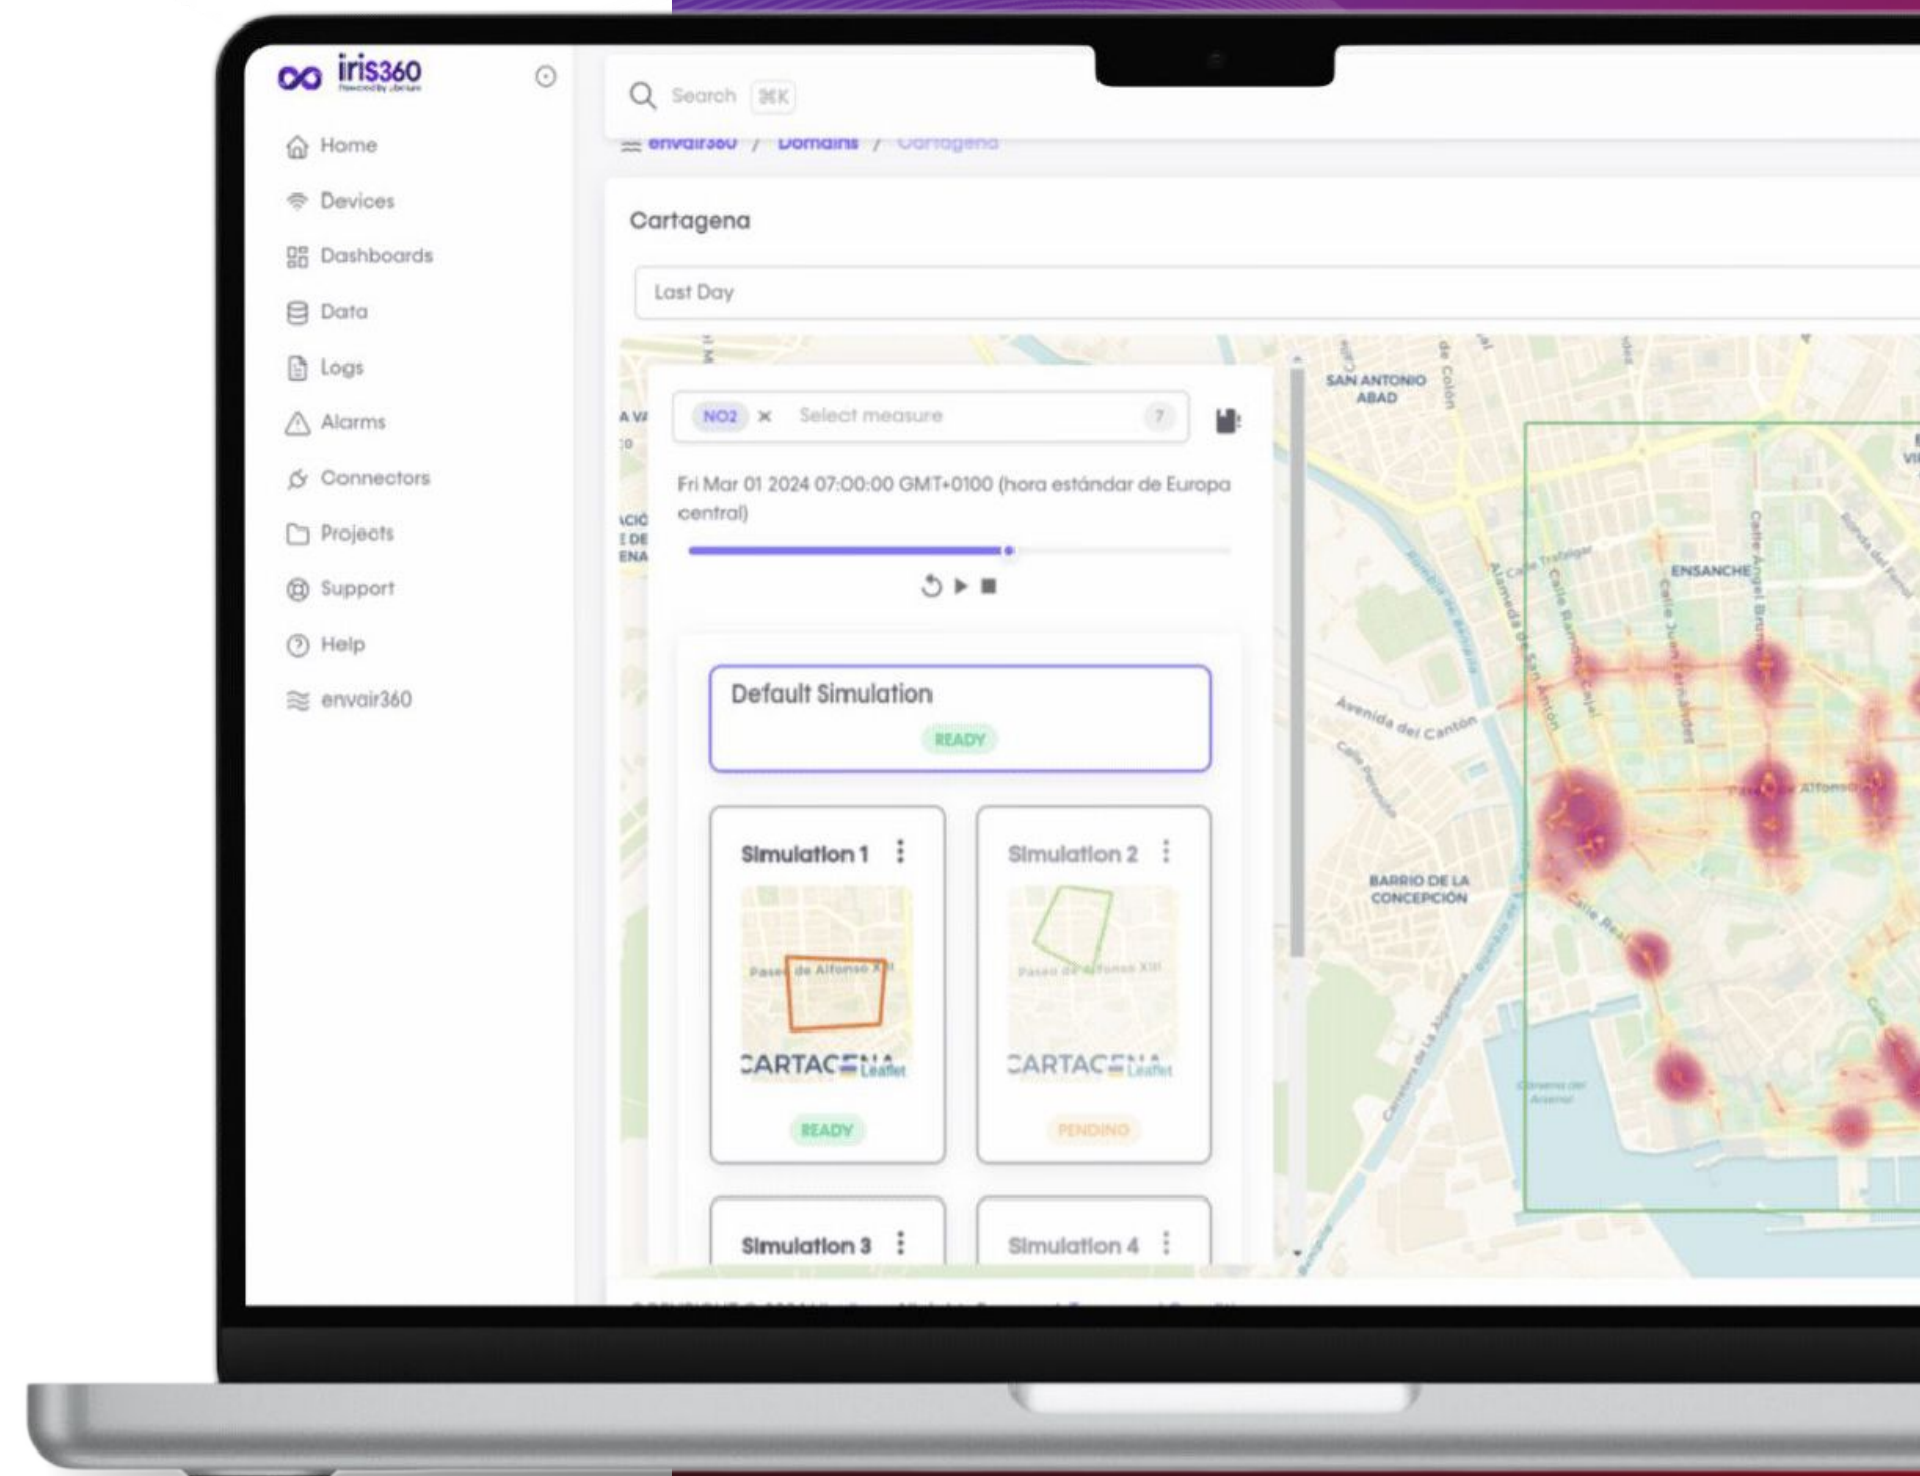

iris360 – Datacracy made easy

**iris360 is Libelium's proprietary
data & decision platform**

Designed to operate real-world
environmental and territorial challenges at scale.

It is the core technological asset that enables Libelium
to deliver solutions that are:

**Modular or
end-to-end**

**Scalable and
interoperable**

**Ready for regulated and
mission-critical
environments**