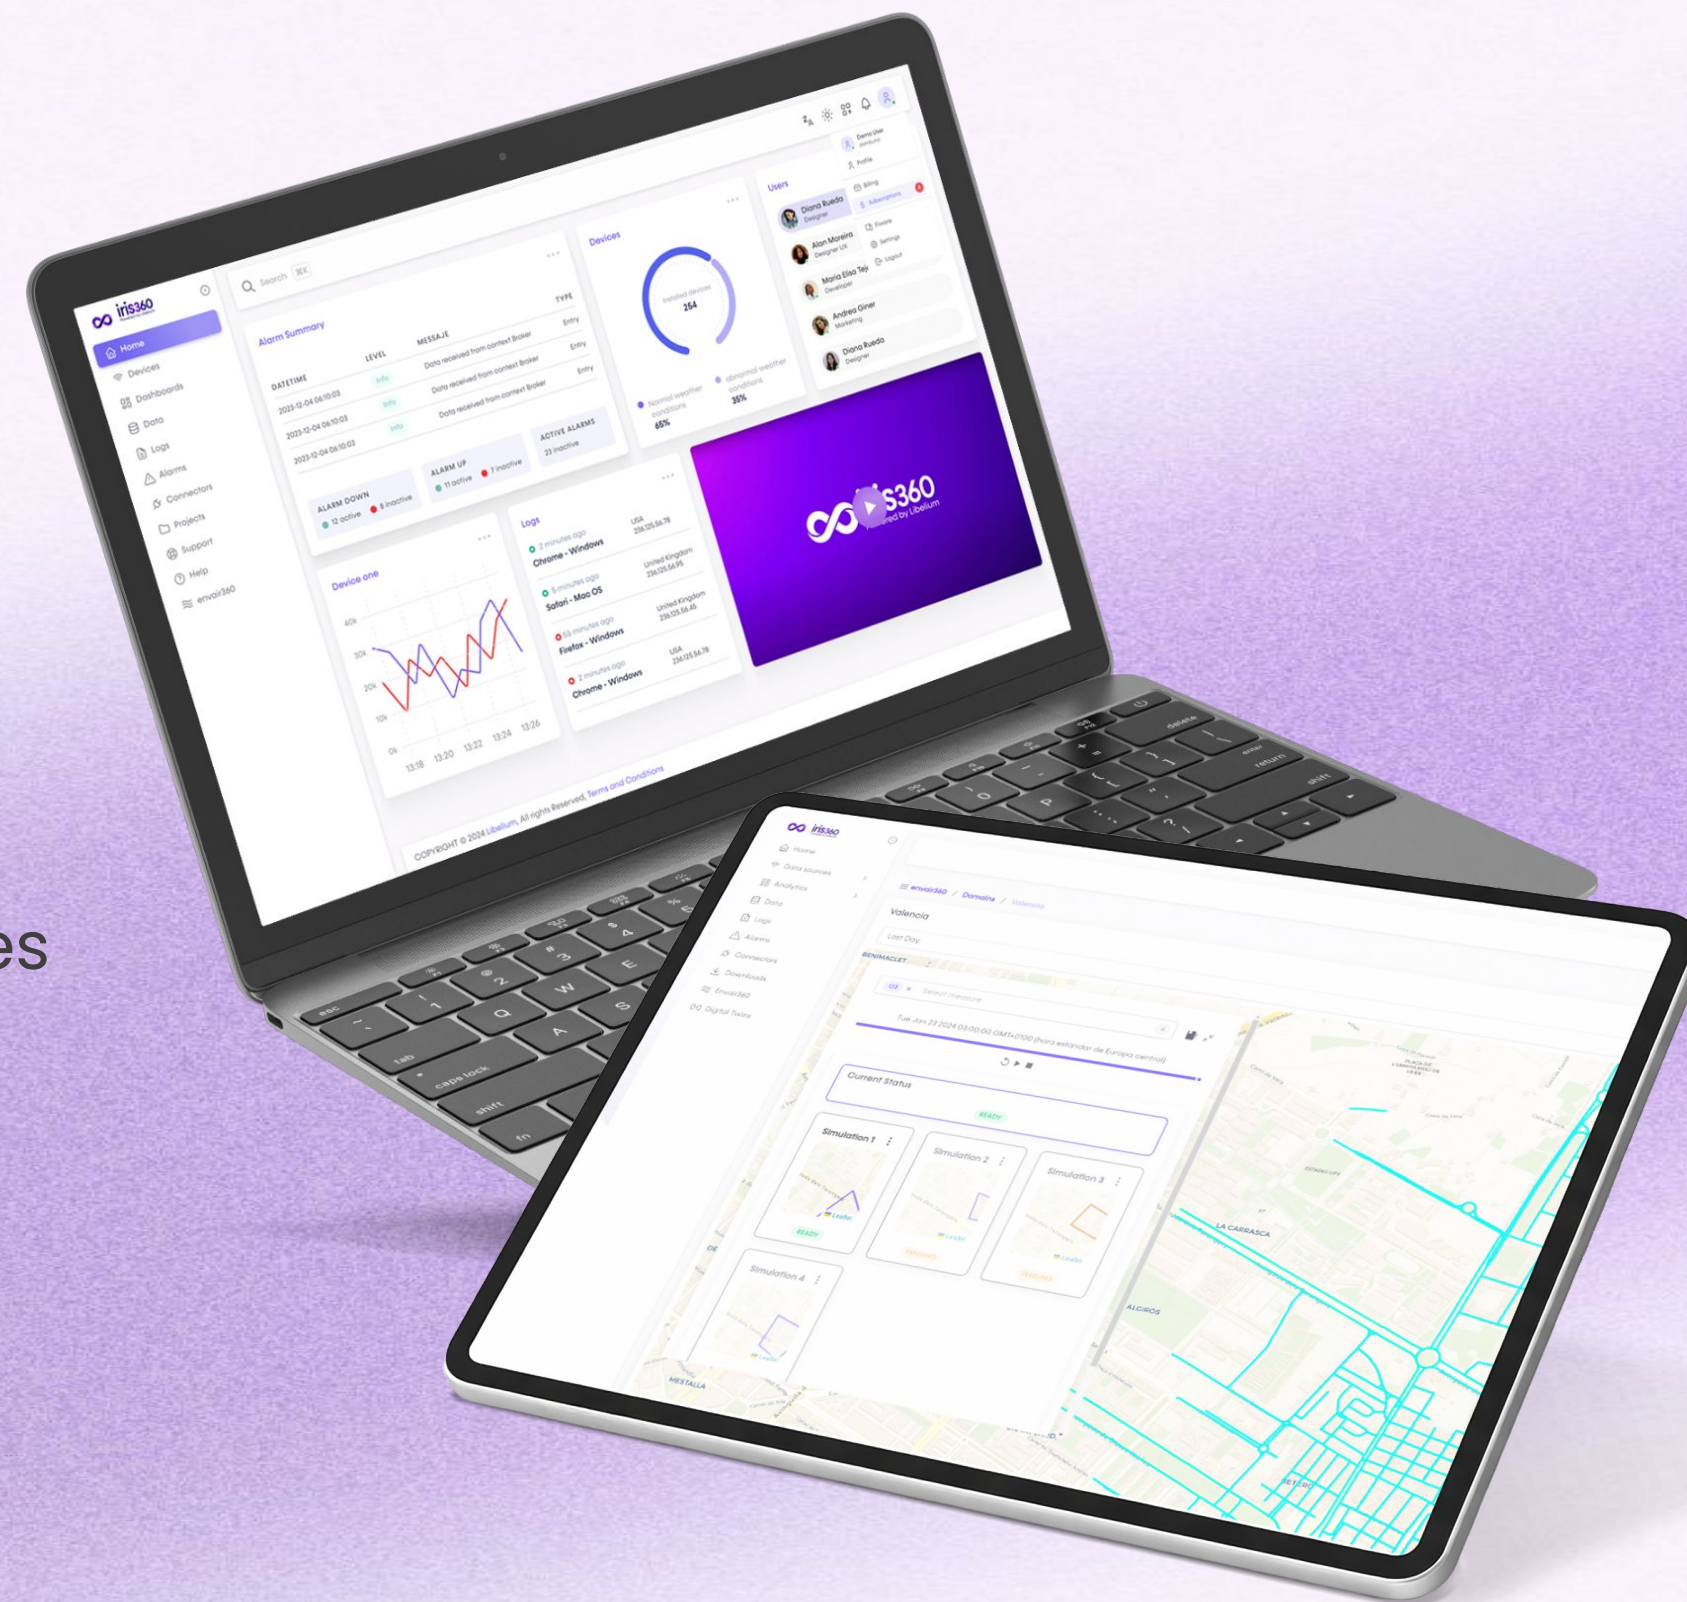

What we build on iris360

A common core for all Libelium solutions:

- Smart Cities & Territories
- Industrial & Infrastructure monitoring
- Tourism & Heritage management
- Environmental impact and sustainability use cases
- Digital Twins and decision-support systems

iris360 turns data into decisions, and projects into scalable solutions.